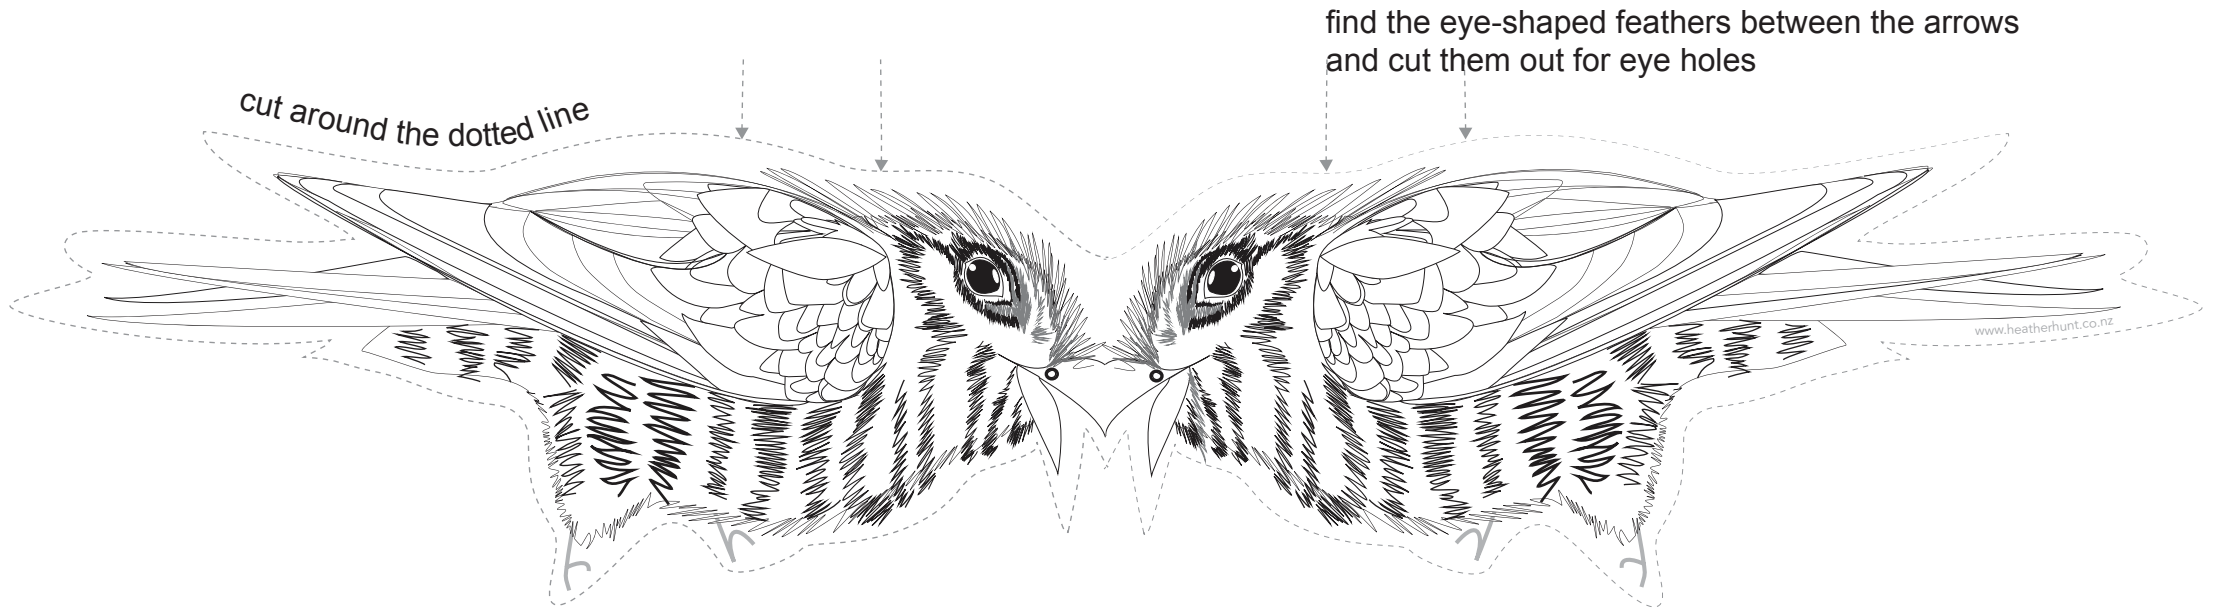

face mask

Decorate and cut out your own shining cuckoo face mask
and wear it to say “Haere mai” to pīpīwharauora
(or stick it on a head band, or on a hat)

Join us at the Welcome Back Shining Cuckoo day at Oakley Creek Reserve on September 8, 2012